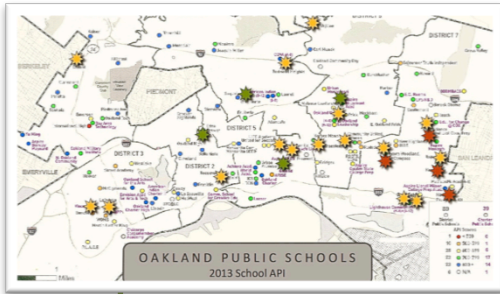

OAKLAND'S NGLC TIMELINE

Rogers Family Foundation
 Primary Contact: Greg Klein
gklein@rogersfoundation.org

As described in our narrative, RFF is proud of the growth and maturation of our eight blended pilot schools. Perhaps more importantly, the timing for NGLC could not be better with new schools consistently stepping forward to explore and dream about blended, personalized approaches. In many ways, we are already in the midst of our discovery phase with schools.